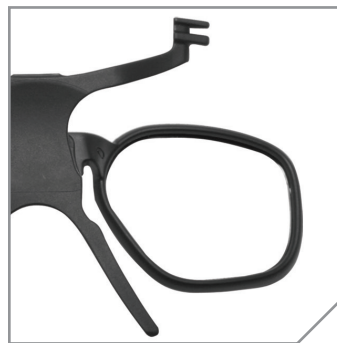

Hi-Def Yellow 

KEY FEATURES

- Molded face foam with added cushion improves fit on Asian faces
- Specialized frame & lenses provide flatter curvature
- Low-profile night-vision-compatible frame with wide field of view
- Advanced ESS ClearZone™ FlowCoat lenses eliminate fog inside & prevent scratches outside
- Full-perimeter ventilation & filtration system minimizes lens fogging & filters airborne particles
- Patented Outriggers position strap for optimal helmet compatibility
- Interchangeable 2.8mm high-impact Polycarbonate lenses
- Distortion-free optics & 100% UVA/UVB protection

Model: #740-0123

NSN: 8465 01 588 5803

ASIAN-FIT PROFILE™ FEATURES

Full-perimeter
Ventilation &
Filtration System

Specialized
Frame & Lenses
Provide Flatter
Curvature for
Asian Faces

Advanced
ClearZone™
FlowCoat Anti-fog
& Anti-scratch
Lens Coatings

Extra-wide
Field of View in
a Night-vision-
compatible
Frame

Patented
Outrigger System
Positions Strap for
Optimal Helmet
Compatibility

ASIAN-FIT PROFILE™ PRODUCT DETAIL

Optimized Asian Fit
Molded face padding with
extra-thick cushion for improved
fit & seal on Asian faces

**Anti-reflective
SpeedSleeve™**
Eliminates glint off the lens
while keeping goggle & lenses
clean & scratch-free

Rx Inserts
ESS **U-Rx™** & **P-2B™** Inserts
are compatible w/ ESS
Profile™ Series goggles and
ESS ICE™ Series or Cross-
Series™ eyeshields